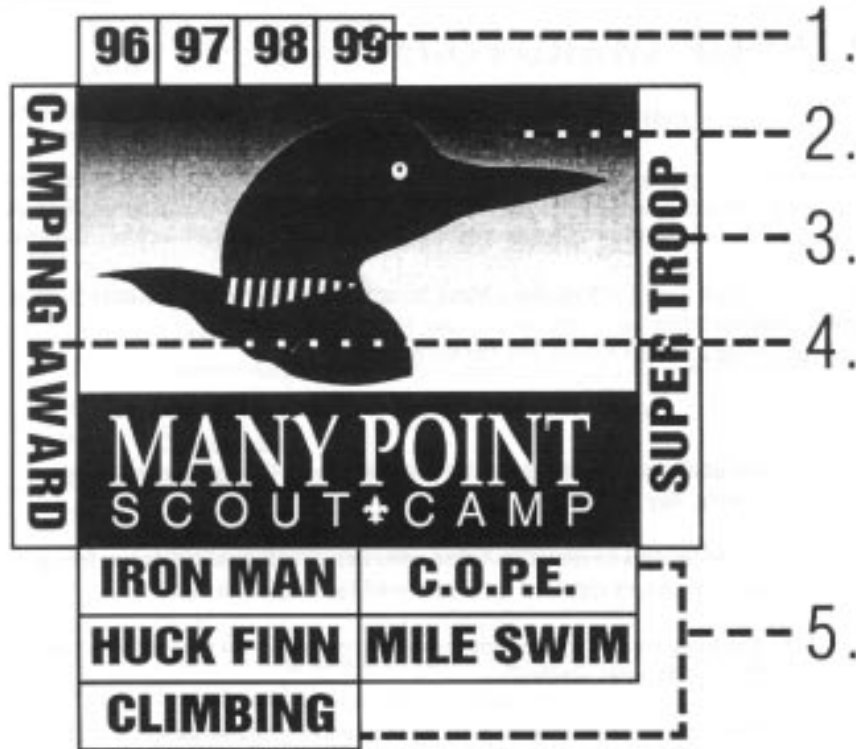

## The Many Point Patch System

### The Many Point Scout Camp Recognition System.

The drawing above shows how Many Point's Recognition System is sewn on your uniform (right pocket), patch vest or blanket. Scouts and leaders add to the system each year. The parts of the system are described below.

#### 2. Many Point Scout Camp

The center of the Many Point Recognition system. The loon logo remains the same but a new background design is introduced each year.

Scouts and adults receive the 3" loon patch their first year at Many Point to start their recognition program.